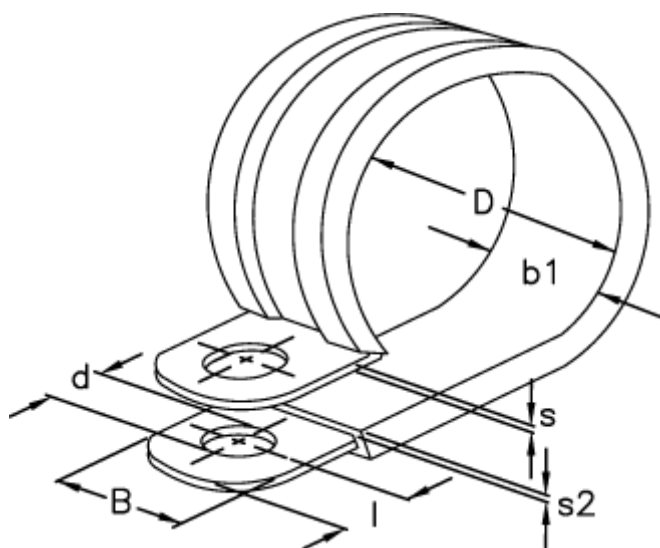

Article number: 029457112027

Description: Norma pipe retaining clip
RLGU 1. 27/12 W1

Measures

b1	= 15.0
d	= 6.4
Diameter D	= 27
l	= 6
s	= 0.8
s2	= 1.2
Width B	= 12